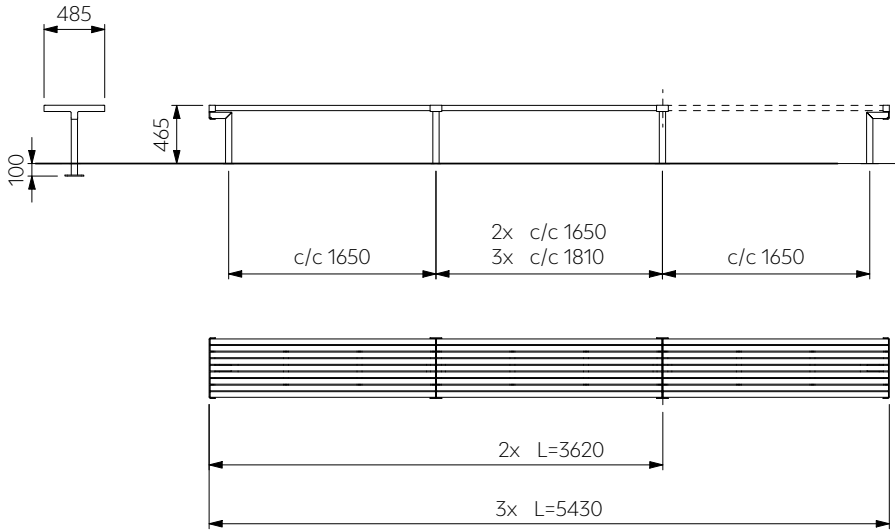

HUL942 HUL943 HUL94X

A. Revisionsförteckning | Revision list

#	Utgåva | Edition	Beskrivning	Description
1	2023-03-01	Första utgåva	Original edition
2	2024-08-30	Inkl. version i trä + modulär soffa/bänk + stol	Incl. wood version + modular sofa/bench + chair
3	2025-03-14	Komplettering roterbara stolar	Rotatable chairs added