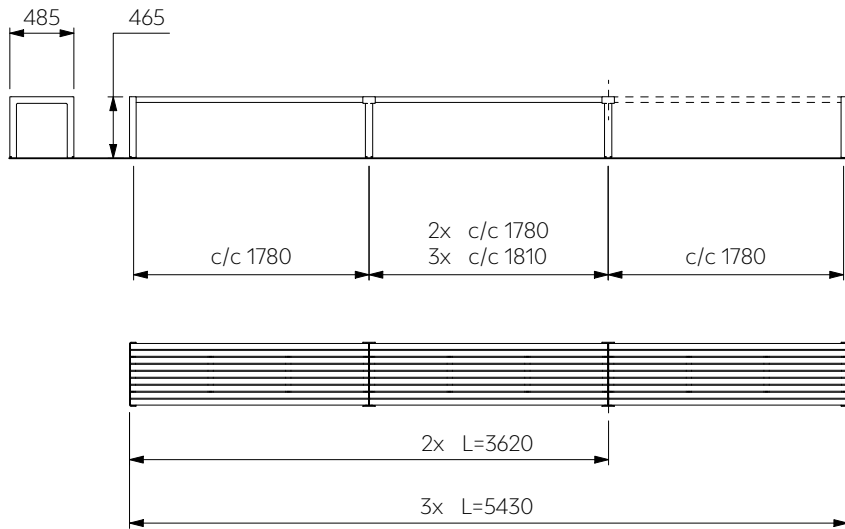

6. Modulära bänkar | Modular benches

HUL912 HUL913 HUL91X