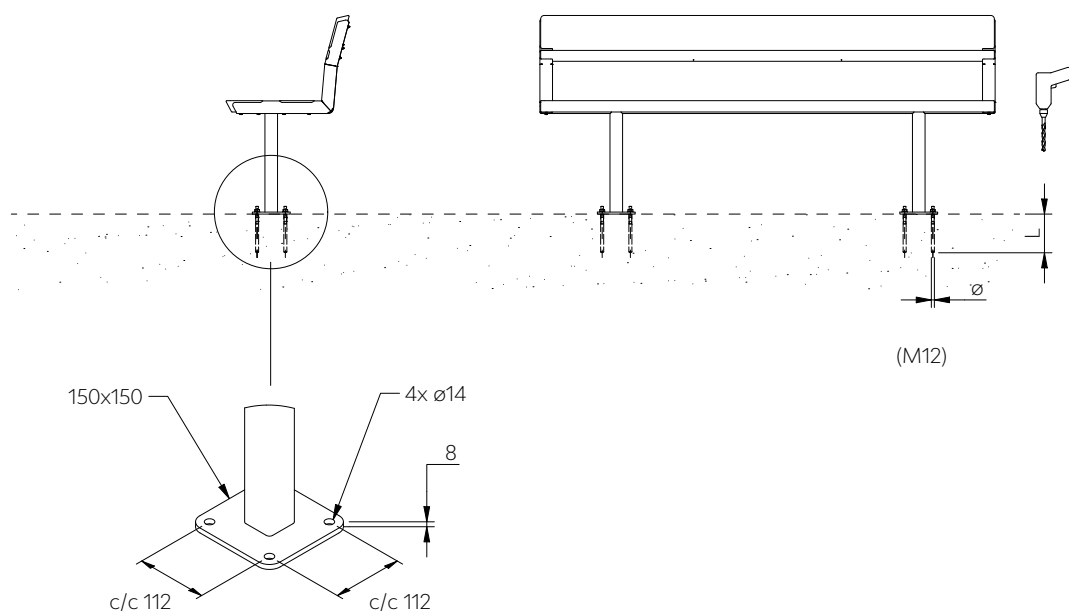

DAGNY

SV Monteringsanvisning | EN Installation instruction

Innehåll | Contents

1. Fastbultning (under mark) Anchoring (below ground)	2
2. Fastbultning (på mark) Anchoring (on ground)	2
3. Dimensioner Dimensions	3
4. Avstånd sittmöbel - bord Distance seating furniture - table	5

1. Fastbultning (under mark) | Anchoring (below ground)

2. Fastbultning (på mark) | Anchoring (on ground)

3. Dimensioner | Dimensions

DAG100

DAG101

DAG110

DAG111

DAG500