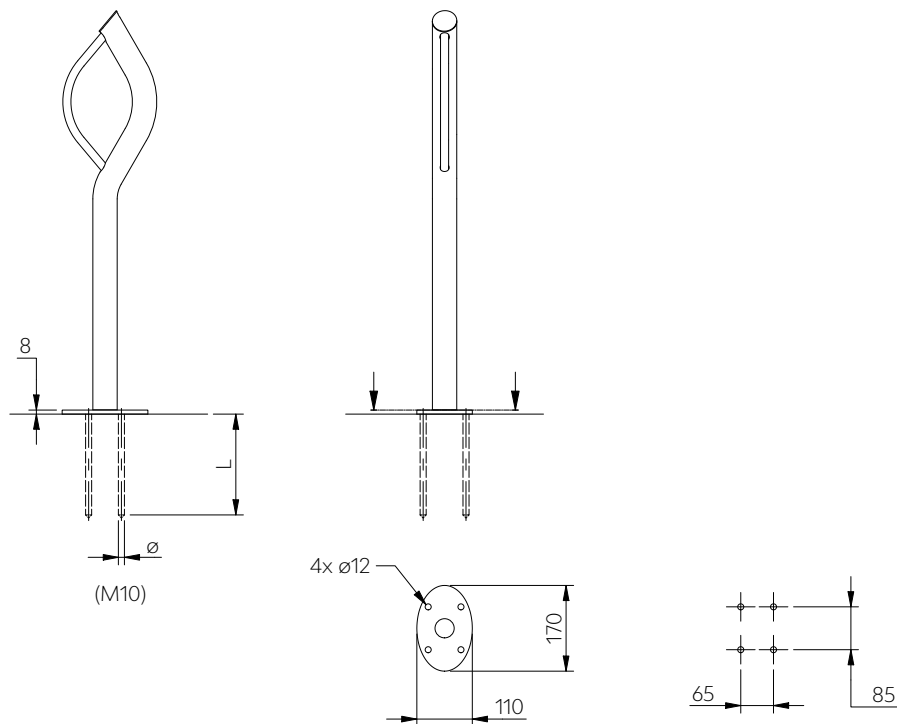

2. Fastbultning | Anchoring